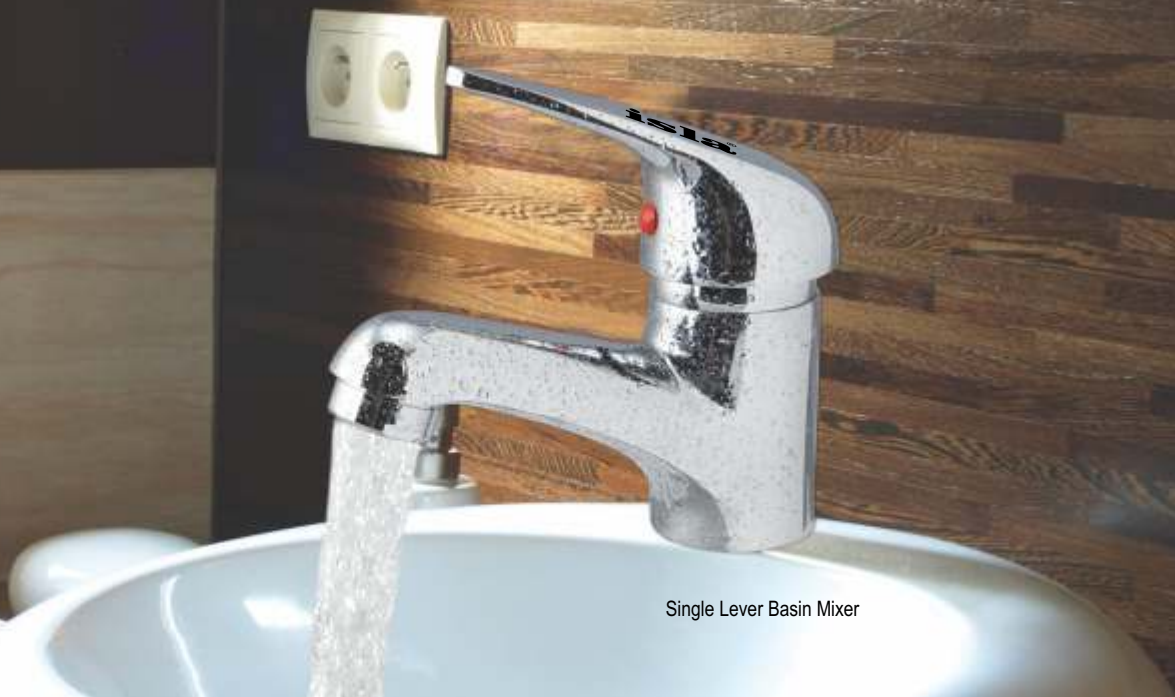

2-in-1 Angle Cock

Sink Mixer

Rado

Sink Mixer

Long Body

Angle Cock

Swan Neck

RADO

Wall Mixer

Divertor

Single Lever Basin Mixer

Alive Divertor

Hexa Divertor

Florentine Divertor

High Neck Pillar Cock

High Neck Pillar Cock - Florine