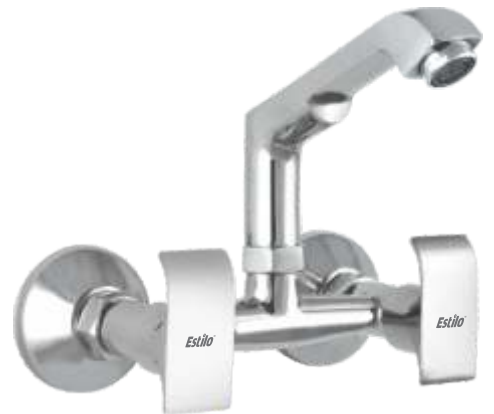

Pillar Cock

Bib Cock

Long Body

Angle Cock

ORCHID

Sink Cock

Sink Cock

Sink Mixer

Itano

Center Hole Basin Mixer

Long Body

Pillar Cock

Angle Cock

ITANO

Sink Cock

Swan Neck

Sink Mixer

Med. Corsa

Sink Cock

Long Body

Angle Cock

Concealed Stop Cock

MED. CORSA

Pillar Cock

Swan Neck

Matrix

Pillar Cock

Bib Cock

Long Body

Angle Cock

MATRIX

2-in-1 Bib Cock